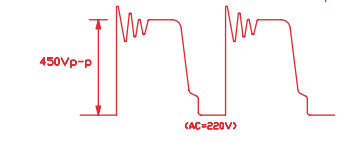

32" and 36" MODEL
do not use this

U903A PW UNIT POWER BOARD PD0493A-1

32" and 36" MODEL
do not use this

CAUTION
LIVE AREA

for IDTV MODELS only

0P1.03 WIRE CLIP