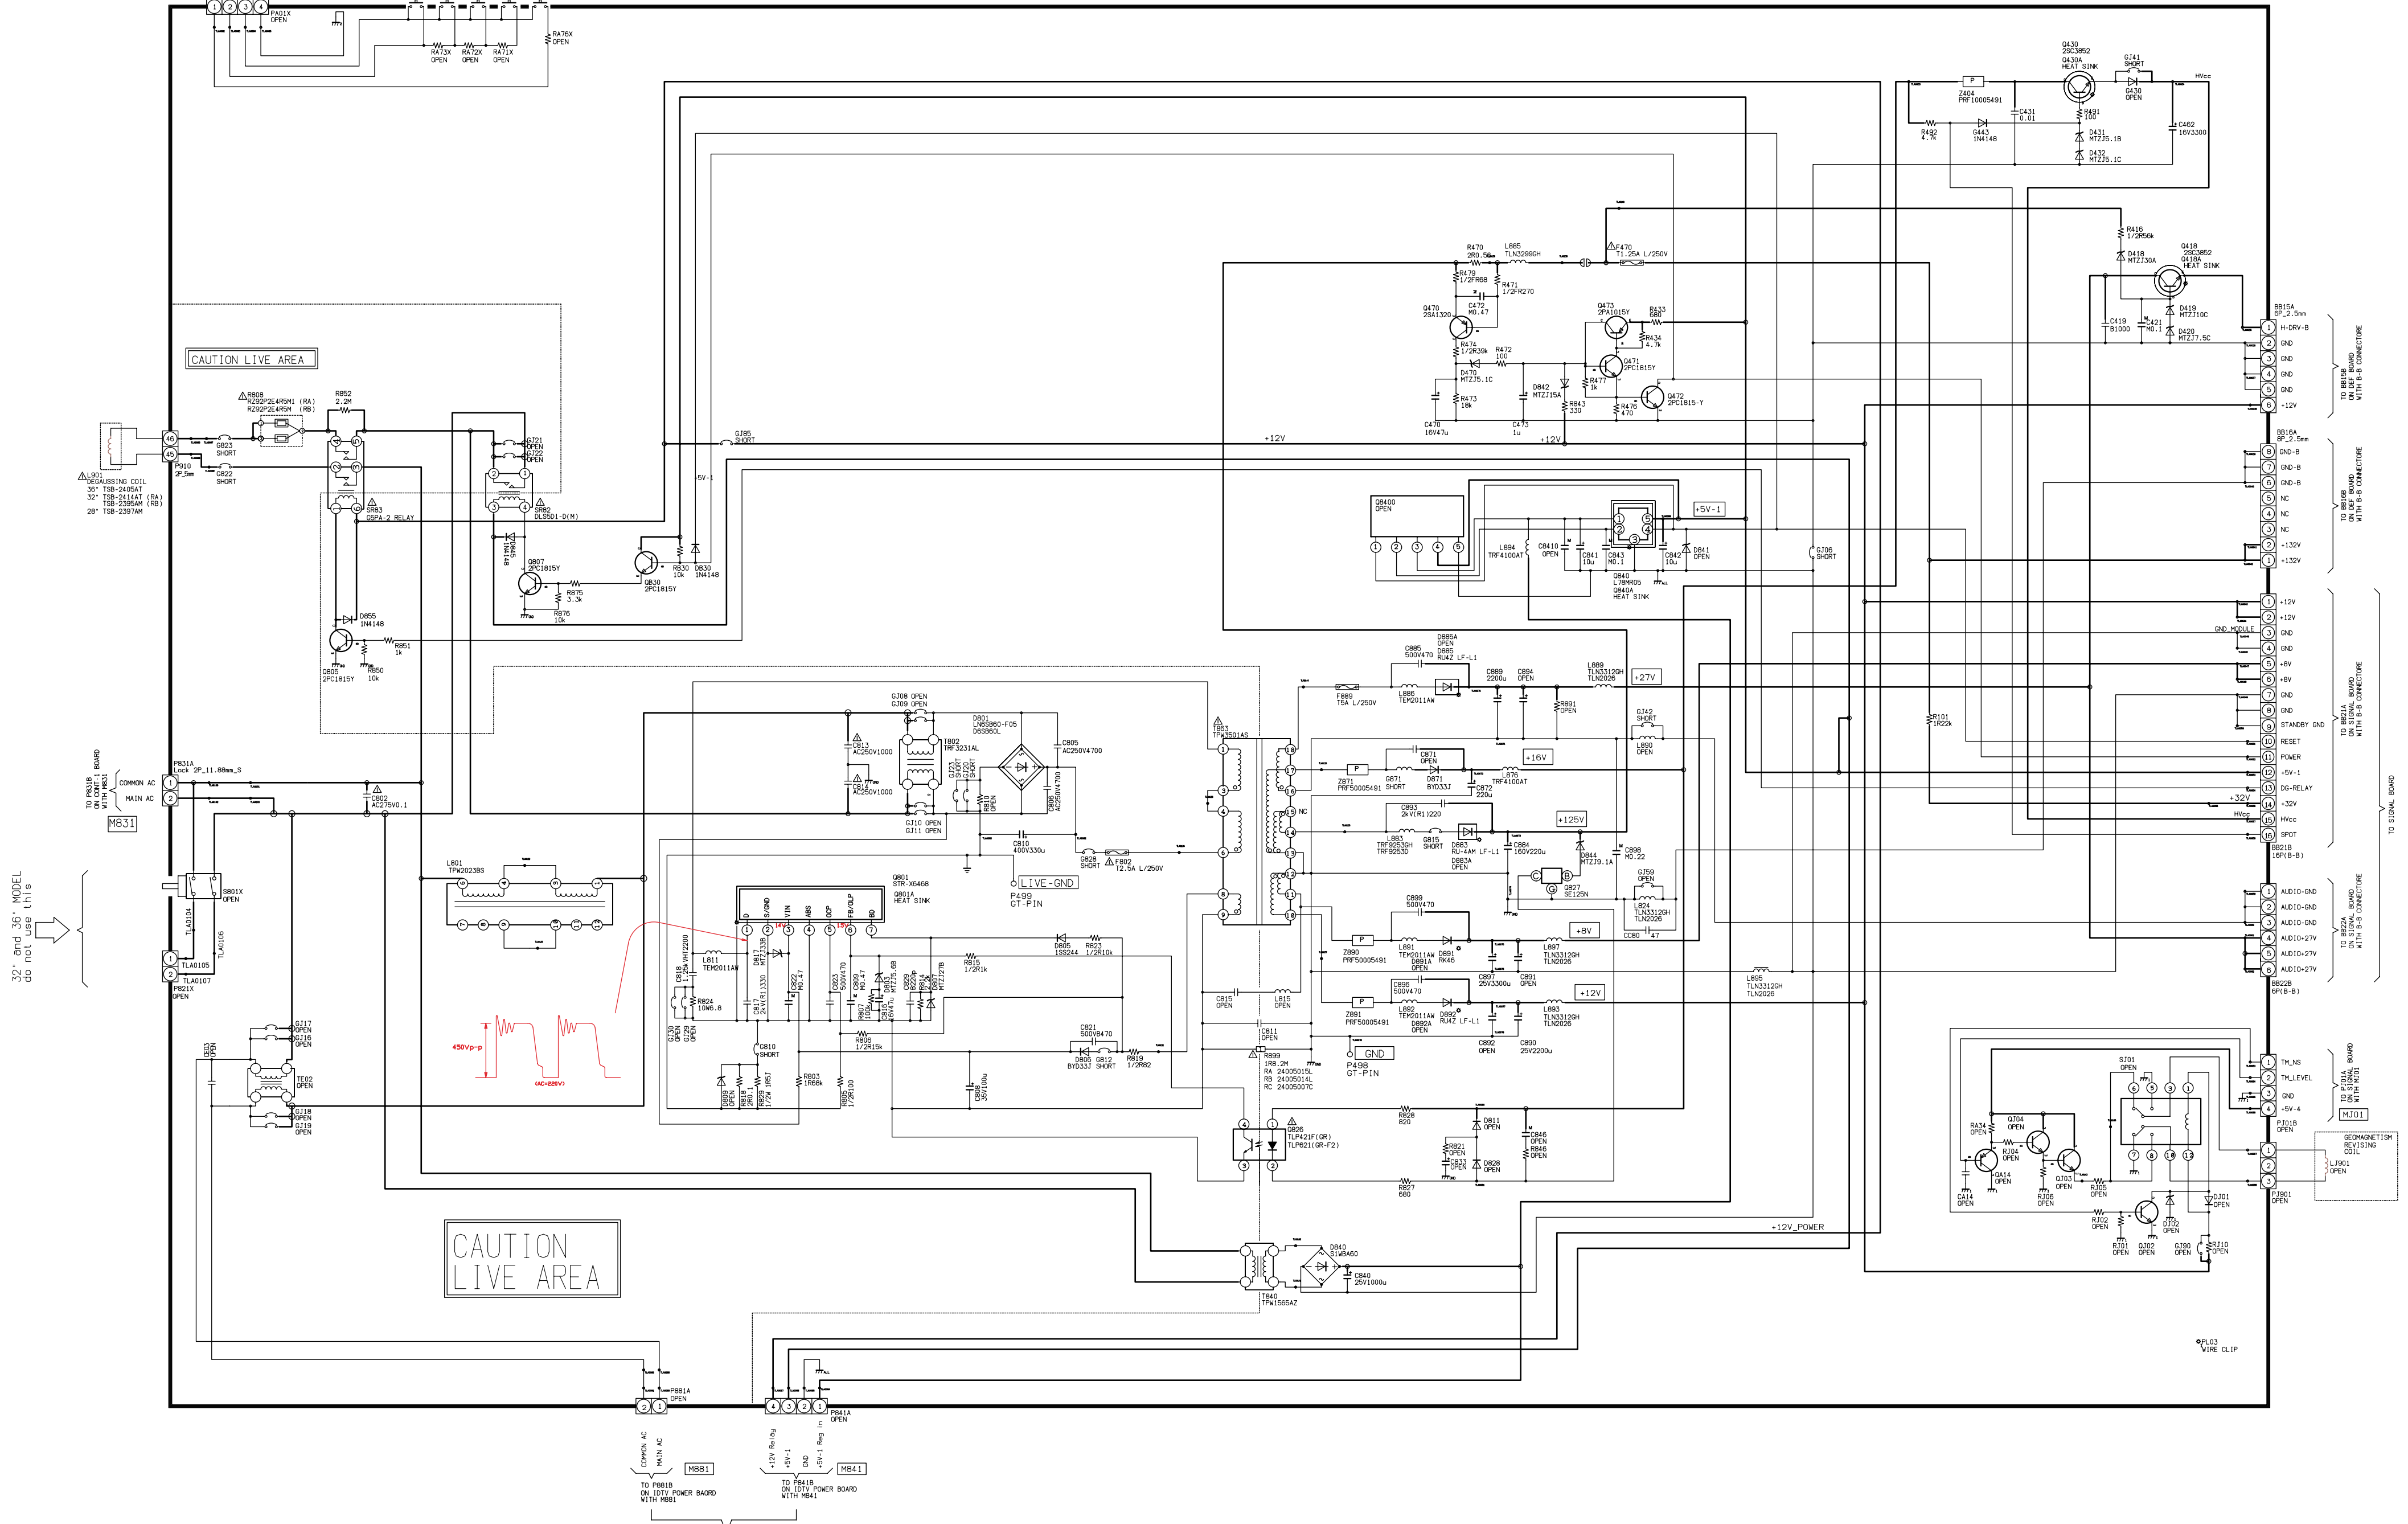

32" and 36" MODEL
do not use this

U903A PW UNIT POWER BOARD PD0493A-1

32" and 36" MODEL
do not use this

CAUTION
LIVE AREA

for IDTV MODELS only

0P1.03 WIRE CLIP