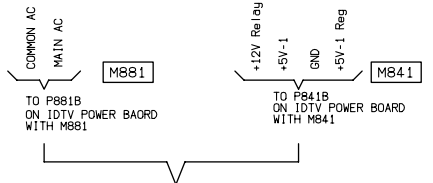

32" and 36" MODEL
do not use this

U903A PW UNIT POWER BOARD PD0493A-1

32" and 36" MODEL
do not use this

CAUTION
LIVE AREA

for IDTV MODELS only

0P1.03 WIRE CLIP