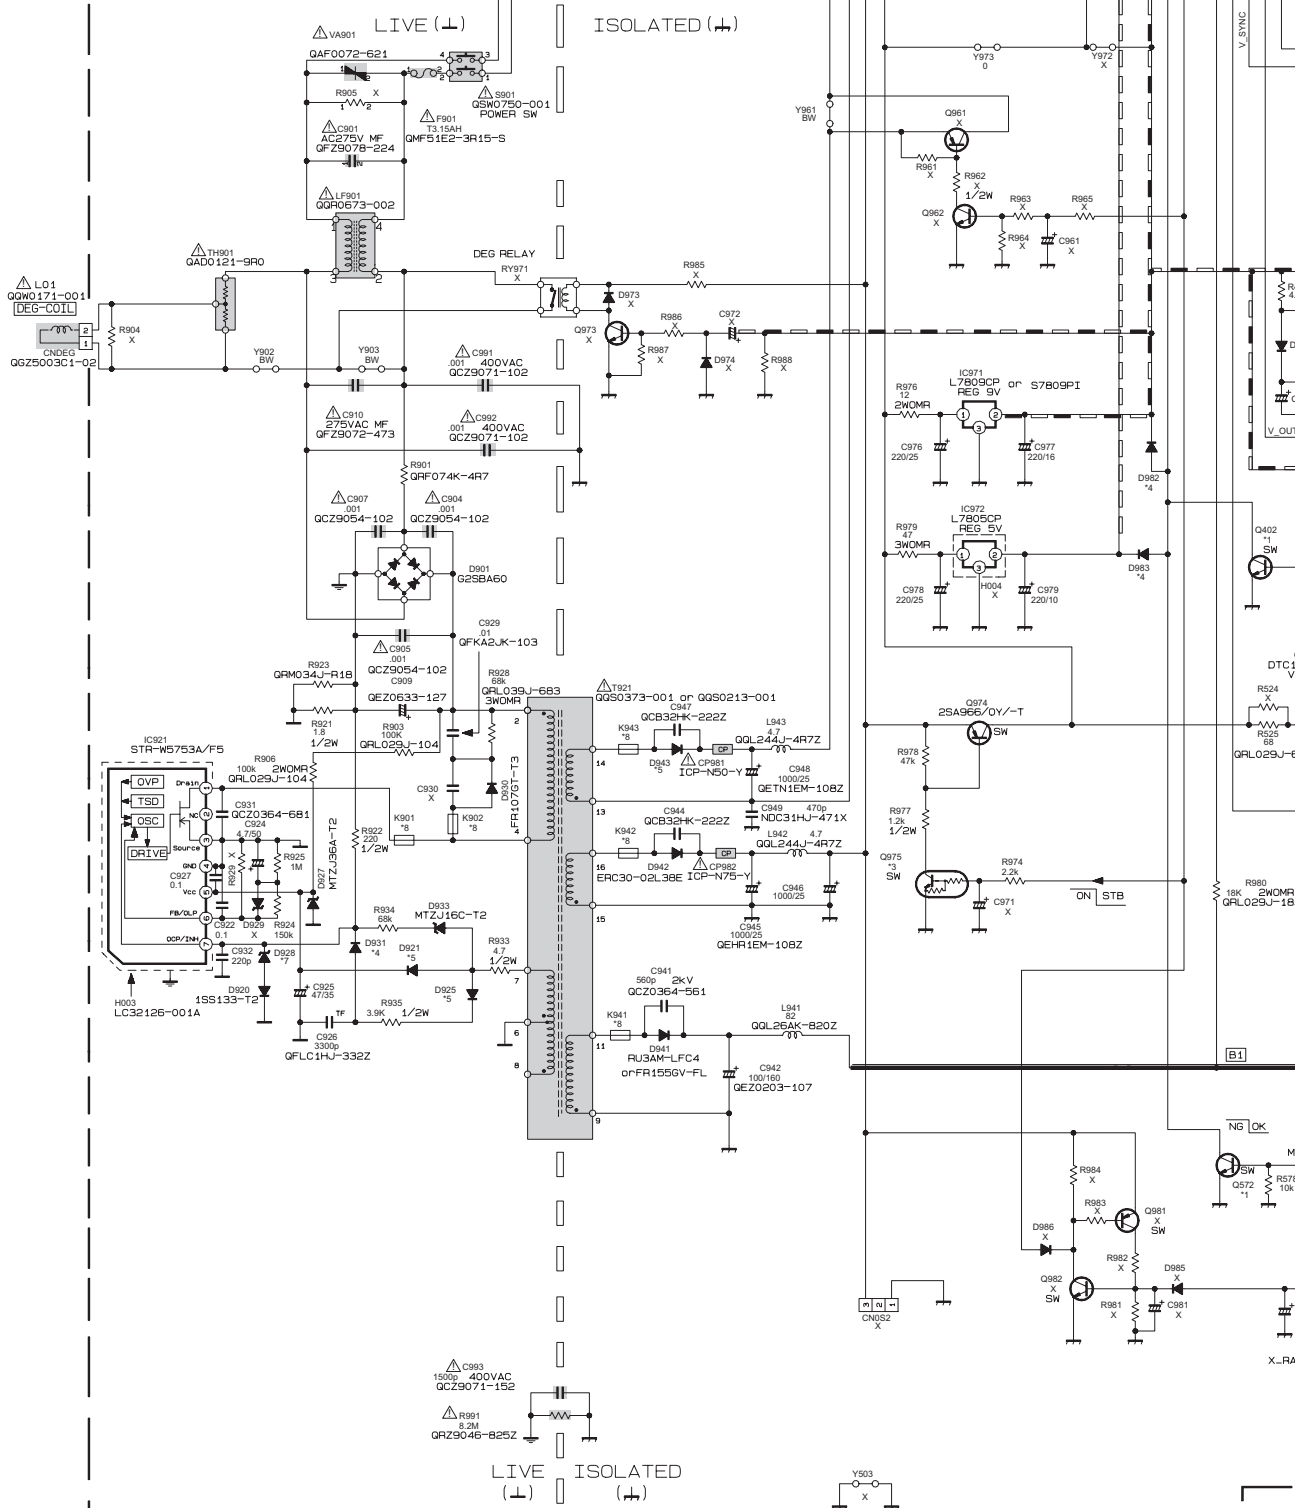

(AC110-240V) POWER CORD GMFR340-165-K2

LIVE (⊥) ISOLATED (⊥)

LIVE (⊥) ISOLATED (⊥)

[B1]

X-RAY P