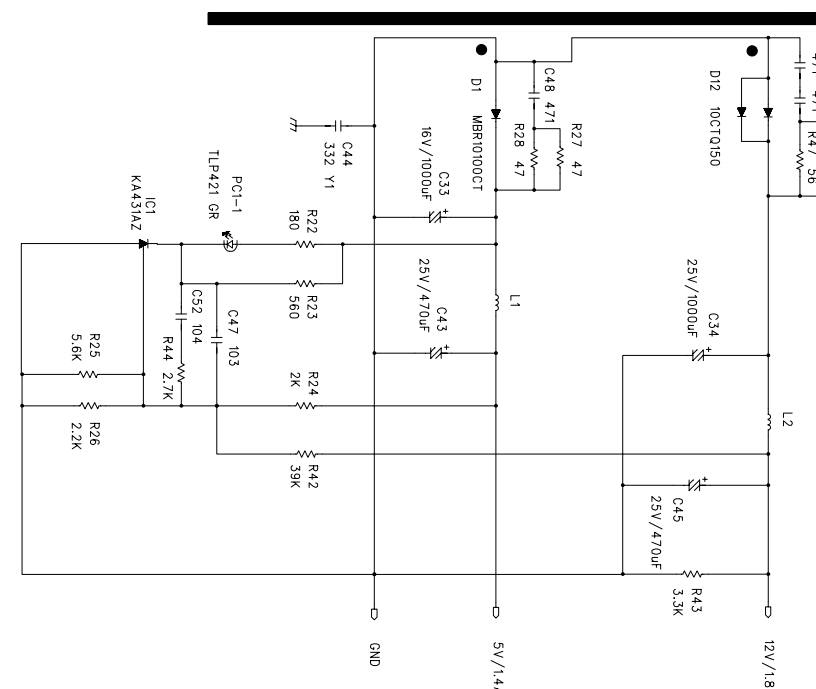

- NEUTRAL
- LIVE
- +30VDC
- +150VDC
- REFERENCE
- FULL GROUND
- 0-30VDC
- 300V PULSE

- NEUTRAL
- LIVE
- +30VDC
- +150VDC
- REFERENCE
- FULL GROUND
- 0-30VDC
- 300V PULSE