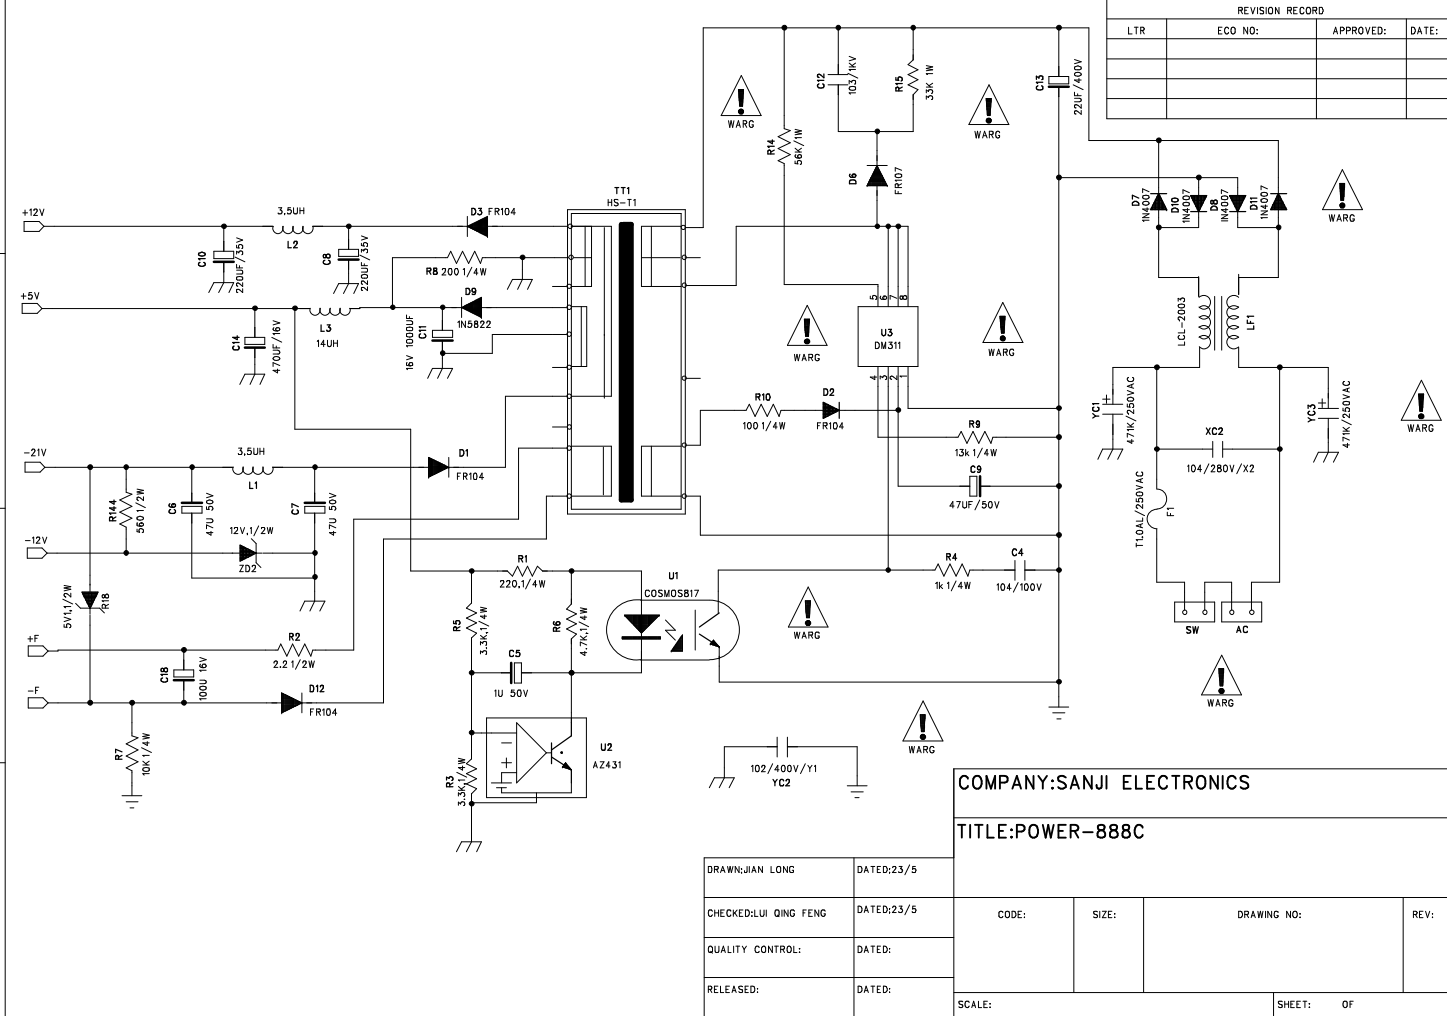

6

5

4

3

2

1

D

C

B

A

D

C

B

A

REVISION RECORD			
LTR	ECO NO:	APPROVED:	DATE:

COMPANY:SANJI ELECTRONICS

TITLE:POWER-888C

DRAWN:JIAN LONG	DATED:23/5
CHECKED:LUI QING FENG	DATED:23/5
QUALITY CONTROL:	DATED:
RELEASED:	DATED:

CODE:	SIZE:	DRAWING NO:	REV:
SCALE:		SHEET: OF